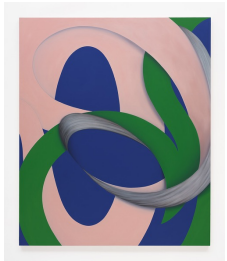

Lesley Vance
Untitled, 2019 - 2020
oil on linen
80 x 67 x 1 1/2 inches
(203.2 x 170.2 x 3.8 cm)
(Inv# LV 20.004)