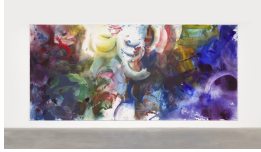

Mary Weatherford

Light Falling Like a Broken Chain;

Paradise, 2021

Flashe on linen

133 x 288 x 1 5/8 inches

(337.8 x 731.5 x 4.1 cm)

(Inv# MW 21.049)