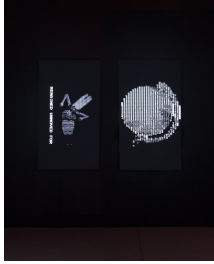

## Viewing Room

**Danielle Brathwaite-Shirley**  
*H3 (haunting Chloe Filani) &*  
*H4 (haunting Danielle Brathwaite-Shirley)*, 2021  
video hologram diptych installation dimensions  
variable Edition 1 of 4, with 2AP  
(Inv# DBS 22.013.1)

**Danielle Brathwaite-Shirley**  
*H1 (haunting Ebum Sodipo) &*  
*H2 (haunting Tobi Adebajo)*, 2021  
video hologram diptych  
installation dimensions variable  
Edition 1 of 4, with 2AP  
(Inv# DBS 22.012.1)