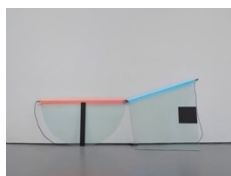

Keith Sonnier

Keith Sonnier: Inside Light, 1968 – 1970

June 22 – August 9, 2024

Keith Sonnier

Dyad Cut Ba-O-Ba, 1969

glass, paint, neon, and transformer

55 x 135 x 26 inches

(139.7 x 342.9 x 66 cm)

Keith Sonnier

Neon Wrapping Incandescent VI, 1968

neon, porcelain fixtures, incandescent
bulbs, and transformer

105 x 104 x 8 inches

(266.7 x 264.2 x 20.3 cm)

Keith Sonnier

Neon Wrapping Neon V, 1969

neon and transformer

75 x 73 x 36 1/2 inches

(190.5 x 185.4 x 92.7 cm)

Keith Sonnier

Ba-O-Ba I, 1969

glass, neon, and transformer

84 x 210 x 10 inches

(213.4 x 533.4 x 25.4 cm)

**DAVID
KORDANSKY
GALLERY**