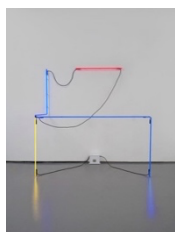

Keith Sonnier

Keith Sonnier: Inside Light, 1968 – 1970

June 22 – August 9, 2024

Keith Sonnier

Dyad Cut Ba-O-Ba, 1969

glass, paint, neon, and transformer

55 x 135 x 26 inches

(139.7 x 342.9 x 66 cm)

Keith Sonnier

Neon Wrapping Incandescent VI, 1968

neon, porcelain fixtures, incandescent
bulbs, and transformer

105 x 104 x 8 inches

(266.7 x 264.2 x 20.3 cm)

Keith Sonnier

Neon Wrapping Neon V, 1969

neon and transformer

75 x 73 x 36 1/2 inches

(190.5 x 185.4 x 92.7 cm)

Keith Sonnier

Ba-O-Ba I, 1969

glass, neon, and transformer

84 x 210 x 10 inches

(213.4 x 533.4 x 25.4 cm)

**DAVID
KORDANSKY
GALLERY**

Keith Sonnier

Neon Wrapping Incandescent V, 1970

neon, porcelain fixtures, incandescent
bulbs, and transformer

90 1/2 x 122 x 12 3/4 inches

(229.9 x 309.9 x 32.4 cm)

Keith Sonnier

Untitled Neon Corner Piece, 1969