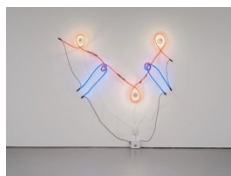

Keith Sonnier

Keith Sonnier: Inside Light, 1968 – 1970

June 22 – August 9, 2024

Keith Sonnier

Dyad Cut Ba-O-Ba, 1969

glass, paint, neon, and transformer

55 x 135 x 26 inches

(139.7 x 342.9 x 66 cm)

Keith Sonnier

Neon Wrapping Incandescent VI, 1968

neon, porcelain fixtures, incandescent
bulbs, and transformer

105 x 104 x 8 inches

(266.7 x 264.2 x 20.3 cm)

Keith Sonnier

Neon Wrapping Neon V, 1969

neon and transformer

75 x 73 x 36 1/2 inches

(190.5 x 185.4 x 92.7 cm)

Keith Sonnier

Ba-O-Ba I, 1969

glass, neon, and transformer

84 x 210 x 10 inches

(213.4 x 533.4 x 25.4 cm)

**DAVID
KORDANSKY
GALLERY**