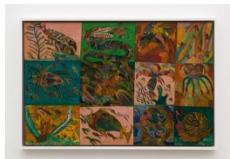

27 7/8 x 36 x 2 1/2 inches

(70.8 x 91.4 x 6.3 cm)

Chico da Silva

Untitled, 1966

gouache and mixed media on board

23 5/8 x 31 1/2 inches

(59.8 x 80 cm)

framed:

25 1/8 x 33 x 2 inches

(63.7 x 83.8 x 5.1 cm)

Chico da Silva

Untitled, 1980

gouache on canvas

30 3/8 x 46 5/8 x 1 inches

(77.2 x 118.4 x 2.5 cm)

framed:

31 7/8 x 48 1/8 x 2 inches

(81 x 122.2 x 5.1 cm)

Chico da Silva

Untitled, 1980

gouache on canvas

30 7/8 x 46 5/8 x 1 inches

(78.4 x 118.4 x 2.5 cm)

framed: