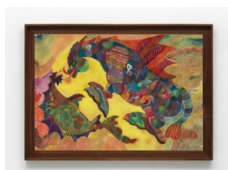

Chico da Silva
Amazônico
March 13 – April 26, 2025

Chico da Silva

Untitled, 1967

gouache and mixed media on paper

30 1/8 x 44 3/8 inches

(76.5 x 112.6 cm)

framed:

35 1/8 x 49 3/8 x 2 inches

(89.2 x 125.4 x 5.1 cm)

Chico da Silva

Untitled, 1971

gouache on canvas

15 5/8 x 11 1/2 inches

(39.7 x 29.2 cm)

framed:

16 1/4 x 12 1/4 x 1 3/4 inches

(41.3 x 31.1 x 4.4 cm)

Chico da Silva

Untitled, 1968

gouache on paper

30 3/8 x 44 1/2 inches

(77.2 x 113 cm)

framed:

35 1/8 x 49 1/4 x 2 inches