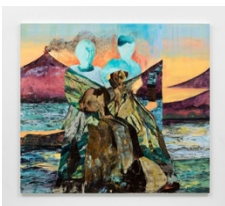

Maia Cruz Palileo
Strange Beauties, 2024
oil on linen
64 1/8 x 72 1/8 x 1 1/4 inches
(162.9 x 183.2 x 3.2 cm)