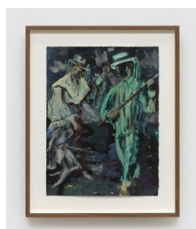

Maia Cruz Palileo
Keridas, 2025
gouache on paper
15 x 11 1/4 inches
(37.9 x 28.4 cm)
framed:
19 x 15 1/4 x 1 3/8 inches
(48.3 x 38.6 x 3.5 cm)