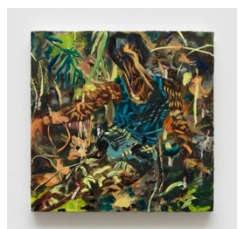

Maia Cruz Palileo
The Warm Moonlight, 2024
oil on canvas over panel
10 x 10 x 1 inches
(25.4 x 25.4 x 2.5 cm)