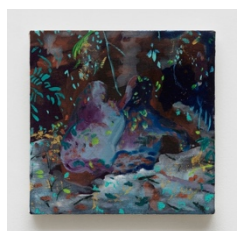

Maia Cruz Palileo
A Moonless Night, 2024
acrylic and oil on canvas over panel
10 x 10 x 1 inches
(25.4 x 25.4 x 2.5 cm)