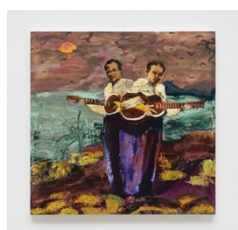

Maia Cruz Palileo
Kundiman, 2025
oil on canvas over panel
18 x 18 x 3/4 inches
(45.7 x 45.7 x 1.9 cm)