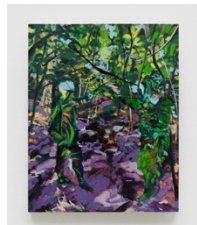

Gallery 2

Maia Cruz Palileo
Some Hidden Spring, 2025
oil on panel
18 x 18 x 3/4 inches
(45.7 x 45.7 x 1.9 cm)

Maia Cruz Palileo
Passages, 2025
oil on panel
18 x 18 x 3/4 inches
(45.7 x 45.7 x 1.9 cm)

**DAVID
KORDANSKY
GALLERY**