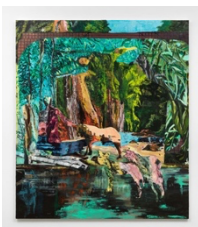

**DAVID
KORDANSKY
GALLERY**

Maia Cruz Palileo
SATOR ROTAS
March 13 – April 26, 2025

Gallery 1

Maia Cruz Palileo
The Invitation, 2024
oil on canvas, wood, and glazed porcelain
99 3/4 x 84 x 8 inches
(253.4 x 213.4 x 20.3 cm)

Maia Cruz Palileo
Wands, 2024
oil on linen
84 x 72 x 1 1/4 inches
(213.4 x 182.9 x 3.2 cm)

DAVID KORDANSKY GALLERY

Maia Cruz Palileo
Springtime Again, 2025
oil on linen
diptych, overall:
84 x 192 x 1 1/2 inches
(213.4 x 487.7 x 3.8 cm)

Maia Cruz Palileo
Strange Beauties, 2024
oil on linen
64 1/8 x 72 1/8 x 1 1/4 inches
(162.9 x 183.2 x 3.2 cm)

Maia Cruz Palileo
Not a Wave in the Sea, 2024
oil on canvas
96 x 84 x 1 3/8 inches
(243.8 x 213.4 x 3.3 cm)

Gallery 2

Maia Cruz Palileo
Some Hidden Spring, 2025
oil on panel
18 x 18 x 3/4 inches
(45.7 x 45.7 x 1.9 cm)

Maia Cruz Palileo
Passages, 2025
oil on panel
18 x 18 x 3/4 inches
(45.7 x 45.7 x 1.9 cm)

**DAVID
KORDANSKY
GALLERY**