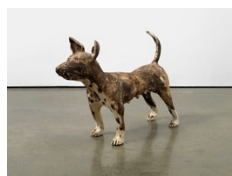

Maia Cruz Palileo

Nursing Banahaw Aspin, 2025

stoneware

21 x 32 x 10 inches

(53.3 x 81.3 x 25.4 cm)