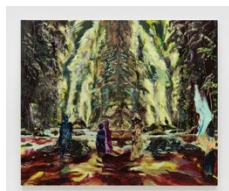

**DAVID
KORDANSKY
GALLERY**

Maia Cruz Palileo
SATOR ROTAS
March 13 – April 26, 2025

Gallery 1

Maia Cruz Palileo
The Invitation, 2024
oil on canvas, wood, and glazed porcelain
99 3/4 x 84 x 8 inches
(253.4 x 213.4 x 20.3 cm)

Maia Cruz Palileo
Every Which Way the Water Moved, 2025
oil on linen
60 x 72 x 1 1/2 inches
(152.4 x 182.9 x 3.8 cm)

Maia Cruz Palileo
Like a Shadow That Cannot Walk, 2025
oil on linen
48 x 60 x 1 1/2 inches
(121.9 x 152.4 x 3.8 cm)