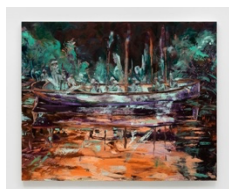

**DAVID
KORDANSKY
GALLERY**

Maia Cruz Palileo
SATOR ROTAS
March 13 – April 26, 2025

Gallery 1

Maia Cruz Palileo
The Invitation, 2024
oil on canvas, wood, and glazed porcelain
99 3/4 x 84 x 8 inches
(253.4 x 213.4 x 20.3 cm)

Maia Cruz Palileo
Every Which Way the Water Moved, 2025
oil on linen
60 x 72 x 1 1/2 inches
(152.4 x 182.9 x 3.8 cm)

Maia Cruz Palileo
Like a Shadow That Cannot Walk, 2025
oil on linen
48 x 60 x 1 1/2 inches
(121.9 x 152.4 x 3.8 cm)