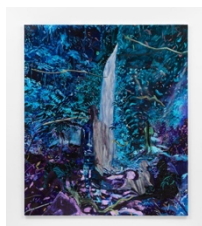

**DAVID
KORDANSKY
GALLERY**

Maia Cruz Palileo
SATOR ROTAS
March 13 – April 26, 2025

Gallery 1

Maia Cruz Palileo
The Invitation, 2024
oil on canvas, wood, and glazed porcelain
99 3/4 x 84 x 8 inches
(253.4 x 213.4 x 20.3 cm)

Maia Cruz Palileo
Every Which Way the Water Moved, 2025
oil on linen
60 x 72 x 1 1/2 inches
(152.4 x 182.9 x 3.8 cm)

Maia Cruz Palileo
Like a Shadow That Cannot Walk, 2025
oil on linen
48 x 60 x 1 1/2 inches
(121.9 x 152.4 x 3.8 cm)