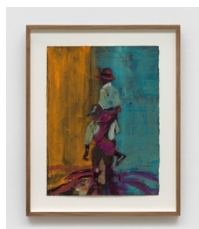

Maia Cruz Palileo
Pamilya, 2025
gouache on paper
17 3/4 x 15 inches
(44.9 x 37.9 cm)
framed:
21 3/4 x 19 x 1 3/8 inches
(55.1 x 48.1 x 3.5 cm)

**DAVID
KORDANSKY
GALLERY**

Maia Cruz Palileo
Under Grass & Fronds, 2025
gouache on paper
15 1/8 x 13 7/8 inches
(38.4 x 35.1 cm)
framed:
19 1/8 x 17 7/8 x 1 3/8 inches
(48.6 x 45.2 x 3.5 cm)

Maia Cruz Palileo
Forest Fruit, 2025
gouache and oil on paper
15 x 11 inches
(38.1 x 27.9 cm)
framed:
19 x 15 1/4 x 1 3/8 inches
(48.3 x 38.6 x 3.5 cm)

Maia Cruz Palileo
Golden Hour, 2025
gouache on paper
15 x 11 1/4 inches
(38.1 x 28.4 cm)
framed:
19 x 15 1/4 x 1 3/8 inches
(48.3 x 38.6 x 3.5 cm)