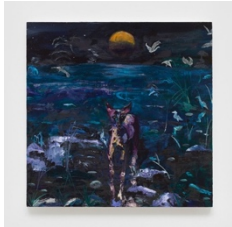

paper collage

5 x 6 1/2 inches

(12.7 x 16.5 cm)

framed:

9 x 10 1/2 x 1 3/8 inches

(22.9 x 26.7 x 3.5 cm)

**DAVID
KORDANSKY
GALLERY**

Maia Cruz Palileo
Spellbound by the Strange Apparition, 2025
oil on panel
18 x 18 x 3/4 inches
(45.7 x 45.7 x 1.9 cm)

Maia Cruz Palileo
Banahaw Hairless Aspin, 2025
stoneware
7 1/2 x 9 1/4 x 2 1/2 inches
(19.1 x 23.5 x 6.3 cm)

Maia Cruz Palileo
Seated Aspin, 2024
stoneware
6 1/2 x 6 3/4 x 2 1/4 inches
(16.5 x 17.1 x 5.7 cm)