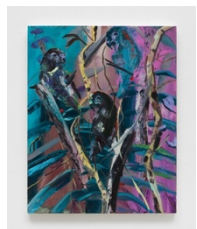

Maia Cruz Palileo
Love Grass, 2025
oil on canvas over panel
20 1/8 x 15 7/8 x 7/8 inches
(51.1 x 40.3 x 2.2 cm)