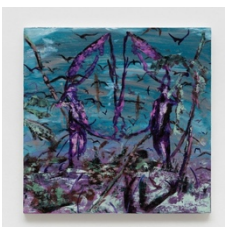

Maia Cruz Palileo
Strange Beauties, 2024
oil on linen
64 1/8 x 72 1/8 x 1 1/4 inches
(162.9 x 183.2 x 3.2 cm)

Maia Cruz Palileo
Not a Wave in the Sea, 2024
oil on canvas
96 x 84 x 1 3/8 inches
(243.8 x 213.4 x 3.3 cm)

Gallery 2

Maia Cruz Palileo
Some Hidden Spring, 2025
oil on panel
18 x 18 x 3/4 inches
(45.7 x 45.7 x 1.9 cm)

Maia Cruz Palileo
Passages, 2025
oil on panel
18 x 18 x 3/4 inches
(45.7 x 45.7 x 1.9 cm)

**DAVID
KORDANSKY
GALLERY**