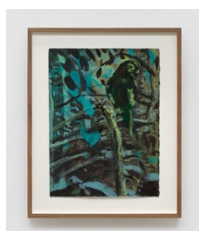

Maia Cruz Palileo
Forest Fruit, 2025
gouache and oil on paper
15 x 11 inches
(38.1 x 27.9 cm)
framed:
19 x 15 1/4 x 1 3/8 inches
(48.3 x 38.6 x 3.5 cm)