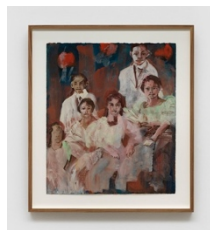

Maia Cruz Palileo
Only the Chirping Birds, 2025
gouache on paper
11 1/4 x 15 inches
(28.4 x 37.9 cm)
framed:
15 1/4 x 19 x 1 3/8 inches
(38.6 x 48.1 x 3.5 cm)

Maia Cruz Palileo
Pines, 2023
paper collage
5 7/8 x 7 1/2 inches
(14.9 x 19.1 cm)
framed:
9 7/8 x 11 1/2 x 1 3/8 inches
(25.1 x 29.2 x 3.5 cm)

Maia Cruz Palileo
Keridas, 2025
gouache on paper
15 x 11 1/4 inches
(37.9 x 28.4 cm)
framed:
19 x 15 1/4 x 1 3/8 inches
(48.3 x 38.6 x 3.5 cm)

**DAVID
KORDANSKY
GALLERY**

Maia Cruz Palileo
Balete Dress, 2024
paper collage
10 3/4 x 8 1/8 inches
(27.1 x 20.5 cm)
framed:
14 3/4 x 12 1/8 x 1 3/8 inches
(37.3 x 30.6 x 3.5 cm)

Maia Cruz Palileo
The Descent, 2023
paper collage
18 3/8 x 16 7/8 inches
(46.7 x 42.9 cm)
framed:
22 3/8 x 20 7/8 x 1 3/8 inches
(56.8 x 53 x 3.5 cm)

Maia Cruz Palileo
River at Midnight, 2023
paper collage
10 x 6 3/4 inches
(25.4 x 17.1 cm)
framed:
14 x 10 3/4 x 1 3/8 inches
(35.6 x 27.3 x 3.5 cm)