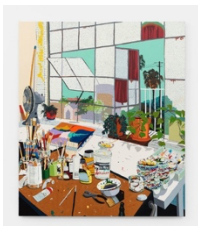

## Gallery 3

### **Hilary Pecis**

*Picnic, 2026*

acrylic on linen

92 x 77 x 1 5/8 inches

(233.7 x 195.6 x 4.1 cm)