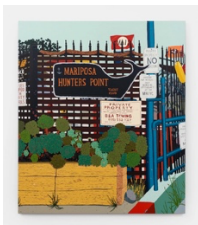

Hilary Pecis

Yacht Club, 2025

acrylic on linen

74 x 64 x 1 1/2 inches

(188 x 162.6 x 3.8 cm)