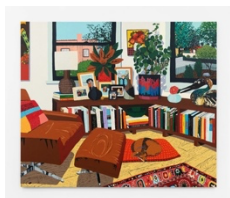

## Gallery 1

**Hilary Pecis**

*Nook, 2026*

acrylic on linen

77 x 92 x 1 5/8 inches

(195.6 x 233.7 x 4.1 cm)

**Hilary Pecis**

*Backyard Garden, 2025*