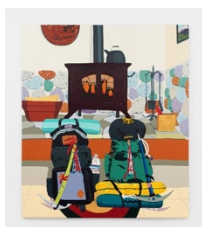

Hilary Pecis

Mt. Shasta, 2025

acrylic on linen

74 x 64 x 1 1/2 inches

(188 x 162.6 x 3.8 cm)