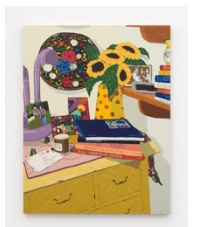

**Hilary Pecis**

*Target Canyon, 2026*

acrylic on linen

100 x 140 x 1 5/8 inches

(254 x 355.6 x 4.1 cm)

**Hilary Pecis**

*Studio Tulips, 2026*

acrylic on linen

44 x 34 x 1 1/2 inches

(111.8 x 86.4 x 3.8 cm)

# DAVID KORDANSKY GALLERY

**Hilary Pecis**  
*Pool, 2026*  
acrylic on linen  
92 x 77 x 1 5/8 inches  
(233.7 x 195.6 x 4.1 cm)

## Gallery 2

**Hilary Pecis**  
*Anniversary, 2026*  
acrylic on linen  
23 x 18 x 1 1/2 inches  
(58.4 x 45.7 x 3.8 cm)

**Hilary Pecis**  
*Congratulations, 2026*  
acrylic on linen  
23 x 18 x 1 1/2 inches  
(58.4 x 45.7 x 3.8 cm)