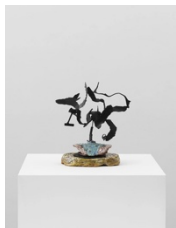

**DAVID
KORDANSKY
GALLERY**

Evan Holloway

#25, 2026

patinated steel and glazed stoneware

18 1/4 x 17 x 12 1/2 inches

(46.4 x 43.2 x 31.8 cm)