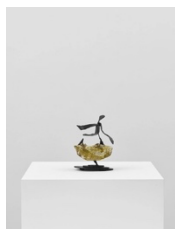

31 x 22 x 36 inches

(78.7 x 55.9 x 91.4 cm)

Evan Holloway

HEADLAMP O/B, 2026

powder-coated aluminum, high temperature spray paint,
blown glass, LEDs, and wiring components

31 x 21 x 38 inches

(78.7 x 53.3 x 96.5 cm)

31 x 23 x 37 inches

(78.7 x 58.4 x 94 cm)

Evan Holloway

HEADLAMP P/S, 2026

powder-coated aluminum, high temperature spray paint,
blown glass, LEDs, and wiring components

31 x 20 x 38 inches

(78.7 x 50.8 x 96.5 cm)

Evan Holloway

HEADLAMP B/B, 2026

powder-coated aluminum, high temperature spray paint,
blown glass, LEDs, and wiring components

31 x 23 x 37 inches

(78.7 x 58.4 x 94 cm)

DAVID KORDANSKY GALLERY

Gallery 2

Evan Holloway
MWD4KG, 2026
patinated steel and glazed stoneware
23 1/4 x 19 1/2 x 17 1/4 inches
(59.1 x 49.5 x 43.8 cm)

Evan Holloway
Saddle, 2026
patinated steel and glazed stoneware
13 x 13 1/2 x 9 1/2 inches
(33 x 34.3 x 24.1 cm)

Evan Holloway
Fancy Tray, 2026
patinated steel and glazed stoneware
15 3/4 x 14 1/2 x 11 1/2 inches
(40 x 36.8 x 29.2 cm)