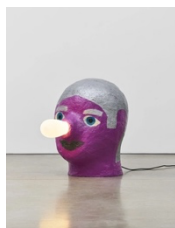

31 x 22 x 36 inches

(78.7 x 55.9 x 91.4 cm)

Evan Holloway

HEADLAMP O/B, 2026

powder-coated aluminum, high temperature spray paint,
blown glass, LEDs, and wiring components

31 x 21 x 38 inches

(78.7 x 53.3 x 96.5 cm)

powder-coated aluminum, high temperature spray paint,
blown glass, LEDs, and wiring components

32 x 21 1/2 x 35 1/4 inches

(81.3 x 54.6 x 89.5 cm)

**DAVID
KORDANSKY
GALLERY**

Evan Holloway

HEADLAMP BL/PB, 2026

powder-coated aluminum, high temperature spray paint,
blown glass, LEDs, and wiring components

31 3/4 x 21 1/4 x 35 1/2 inches

(80.6 x 54 x 90.2 cm)

Evan Holloway

HEADLAMP G/G, 2026

powder-coated aluminum, high temperature spray paint,
blown glass, LEDs, and wiring components

31 x 23 x 37 inches

(78.7 x 58.4 x 94 cm)

Evan Holloway

HEADLAMP P/S, 2026

powder-coated aluminum, high temperature spray paint,
blown glass, LEDs, and wiring components

31 x 20 x 38 inches

(78.7 x 50.8 x 96.5 cm)