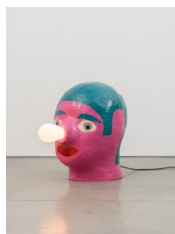

DAVID KORDANSKY GALLERY

Evan Holloway

ROYGBIV

May 16 – June 20, 2026

Gallery 1

Evan Holloway

HEADLAMP R/G, 2026

powder-coated aluminum, high temperature spray paint,
blown glass, LEDs, and wiring components

31 x 22 x 36 inches

(78.7 x 55.9 x 91.4 cm)

Evan Holloway

HEADLAMP O/B, 2026

powder-coated aluminum, high temperature spray paint,
blown glass, LEDs, and wiring components

31 x 21 x 38 inches

(78.7 x 53.3 x 96.5 cm)

Evan Holloway

HEADLAMP M/S, 2026

powder-coated aluminum, high temperature spray paint,
blown glass, LEDs, and wiring components

31 x 21 x 38 inches

(78.7 x 53.3 x 96.5 cm)

Evan Holloway

HEADLAMP BL/PK, 2026

powder-coated aluminum, high temperature spray paint,
blown glass, LEDs, and wiring components

32 x 21 1/2 x 35 1/4 inches

(81.3 x 54.6 x 89.5 cm)

**DAVID
KORDANSKY
GALLERY**

Evan Holloway

HEADLAMP BL/PB, 2026