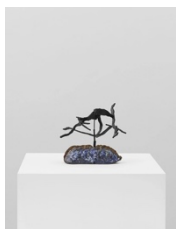

31 x 22 x 36 inches

(78.7 x 55.9 x 91.4 cm)

Evan Holloway

HEADLAMP O/B, 2026

powder-coated aluminum, high temperature spray paint,
blown glass, LEDs, and wiring components

31 x 21 x 38 inches

(78.7 x 53.3 x 96.5 cm)

Evan Holloway
#15, 2026
patinated steel and glazed stoneware
20 1/2 x 19 1/2 x 11 1/2 inches
(52.1 x 49.5 x 29.2 cm)

Evan Holloway
Seaside, 2026
patinated steel and glazed stoneware
33 x 16 x 18 inches
(83.8 x 40.6 x 45.7 cm)

**DAVID
KORDANSKY
GALLERY**

Evan Holloway

#25, 2026

patinated steel and glazed stoneware

18 1/4 x 17 x 12 1/2 inches

(46.4 x 43.2 x 31.8 cm)

Evan Holloway

Mountain, 2026

patinated steel and glazed stoneware

13 1/2 x 21 x 12 inches

(34.3 x 53.3 x 30.5 cm)

Evan Holloway

#5, 2026

patinated steel and glazed stoneware

19 x 19 x 13 inches

(48.3 x 48.3 x 33 cm)