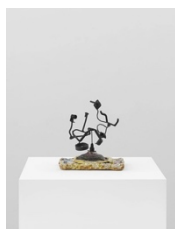

31 x 22 x 36 inches

(78.7 x 55.9 x 91.4 cm)

Evan Holloway

HEADLAMP O/B, 2026

powder-coated aluminum, high temperature spray paint,
blown glass, LEDs, and wiring components

31 x 21 x 38 inches

(78.7 x 53.3 x 96.5 cm)

31 x 23 x 37 inches

(78.7 x 58.4 x 94 cm)

Evan Holloway

HEADLAMP P/S, 2026

powder-coated aluminum, high temperature spray paint,
blown glass, LEDs, and wiring components

31 x 20 x 38 inches

(78.7 x 50.8 x 96.5 cm)

Evan Holloway

HEADLAMP B/B, 2026

powder-coated aluminum, high temperature spray paint,
blown glass, LEDs, and wiring components

31 x 23 x 37 inches

(78.7 x 58.4 x 94 cm)

DAVID KORDANSKY GALLERY

Gallery 2

Evan Holloway
MWD4KG, 2026
patinated steel and glazed stoneware
23 1/4 x 19 1/2 x 17 1/4 inches
(59.1 x 49.5 x 43.8 cm)

Evan Holloway
Saddle, 2026
patinated steel and glazed stoneware
13 x 13 1/2 x 9 1/2 inches
(33 x 34.3 x 24.1 cm)

Evan Holloway
Fancy Tray, 2026
patinated steel and glazed stoneware
15 3/4 x 14 1/2 x 11 1/2 inches
(40 x 36.8 x 29.2 cm)