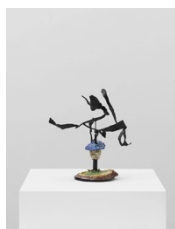

31 x 22 x 36 inches

(78.7 x 55.9 x 91.4 cm)

Evan Holloway

HEADLAMP O/B, 2026

powder-coated aluminum, high temperature spray paint,
blown glass, LEDs, and wiring components

31 x 21 x 38 inches

(78.7 x 53.3 x 96.5 cm)

31 x 23 x 37 inches

(78.7 x 58.4 x 94 cm)

Evan Holloway

HEADLAMP P/S, 2026

powder-coated aluminum, high temperature spray paint,
blown glass, LEDs, and wiring components

31 x 20 x 38 inches

(78.7 x 50.8 x 96.5 cm)

Evan Holloway

HEADLAMP B/B, 2026

powder-coated aluminum, high temperature spray paint,
blown glass, LEDs, and wiring components

31 x 23 x 37 inches

(78.7 x 58.4 x 94 cm)

DAVID KORDANSKY GALLERY

Gallery 2

Evan Holloway
MWD4KG, 2026
patinated steel and glazed stoneware
23 1/4 x 19 1/2 x 17 1/4 inches
(59.1 x 49.5 x 43.8 cm)

Evan Holloway
Saddle, 2026
patinated steel and glazed stoneware
13 x 13 1/2 x 9 1/2 inches
(33 x 34.3 x 24.1 cm)

Evan Holloway
Fancy Tray, 2026
patinated steel and glazed stoneware
15 3/4 x 14 1/2 x 11 1/2 inches
(40 x 36.8 x 29.2 cm)