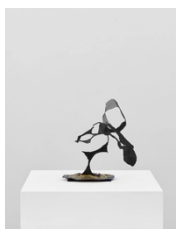

Evan Holloway

#5, 2026

patinated steel and glazed stoneware

19 x 19 x 13 inches

(48.3 x 48.3 x 33 cm)