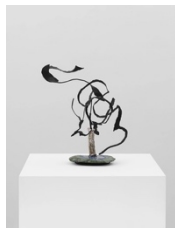

31 x 22 x 36 inches

(78.7 x 55.9 x 91.4 cm)

Evan Holloway

HEADLAMP O/B, 2026

powder-coated aluminum, high temperature spray paint,
blown glass, LEDs, and wiring components

31 x 21 x 38 inches

(78.7 x 53.3 x 96.5 cm)

31 x 23 x 37 inches

(78.7 x 58.4 x 94 cm)

Evan Holloway

HEADLAMP P/S, 2026

powder-coated aluminum, high temperature spray paint,
blown glass, LEDs, and wiring components

31 x 20 x 38 inches

(78.7 x 50.8 x 96.5 cm)

Evan Holloway

HEADLAMP B/B, 2026

powder-coated aluminum, high temperature spray paint,
blown glass, LEDs, and wiring components

31 x 23 x 37 inches

(78.7 x 58.4 x 94 cm)

DAVID KORDANSKY GALLERY

Gallery 2

Evan Holloway
MWD4KG, 2026
patinated steel and glazed stoneware
23 1/4 x 19 1/2 x 17 1/4 inches
(59.1 x 49.5 x 43.8 cm)

Evan Holloway
Saddle, 2026
patinated steel and glazed stoneware
13 x 13 1/2 x 9 1/2 inches
(33 x 34.3 x 24.1 cm)

Evan Holloway
Fancy Tray, 2026
patinated steel and glazed stoneware
15 3/4 x 14 1/2 x 11 1/2 inches
(40 x 36.8 x 29.2 cm)