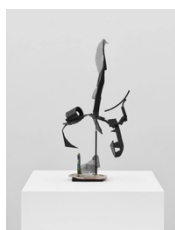

Evan Holloway
Seaside, 2026
patinated steel and glazed stoneware
33 x 16 x 18 inches
(83.8 x 40.6 x 45.7 cm)