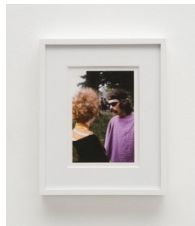

**DAVID
KORDANSKY
GALLERY**

Ron Rakow

Mickey Hart in Novato, CA, 1967 / 2025

archival giclée print

6 x 4 inches

(15.2 x 10.2 cm)

framed:

10 1/8 x 8 1/8 x 1 1/4 inches

(25.7 x 20.6 x 3.2 cm)

Edition of 3, with 1 AP