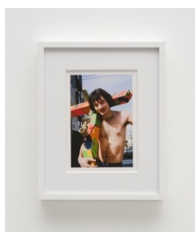

Ron Rakow

*Bill Kreutzmann in San Francisco, CA, 1967
/ 2025*

archival giclée print

6 x 4 inches

(15.2 x 10.2 cm)

framed:

10 1/8 x 8 1/8 x 1 1/4 inches

(25.7 x 20.6 x 3.2 cm)

Edition of 3, with 1 AP