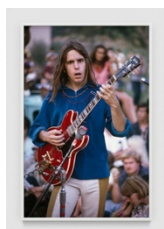

archival giclée print

26 x 40 1/8 inches

(66 x 101.9 cm)

framed:

26 5/8 x 40 3/4 x 2 inches

(67.6 x 103.5 x 5.1 cm)

Edition of 3, with 1 AP

Ron Rakow