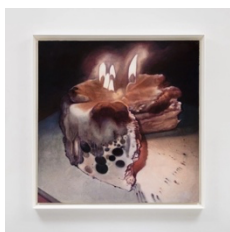

**Moka Lee**

Persona Works

July 10 – August 22, 2026

**Moka Lee**

*Ego Function Error 07 (Fish Crowd)*, 2026

oil on cotton

70 7/8 x 56 7/8 x 1 3/4 inches

(180.1 x 144.5 x 4.5 cm)

framed:

74 1/4 x 60 x 3 inches

(188.6 x 152.4 x 7.6 cm)

**Moka Lee**

*Green Moldy Cake*, 2026

oil on cotton

44 1/4 x 44 1/4 x 1 1/8 inches

(112.3 x 112.3 x 3 cm)

framed:

47 3/8 x 47 3/8 x 2 3/4 inches

(120.2 x 120.2 x 7 cm)

**Moka Lee**

*Surface Tension (Fake Pink)*, 2026

oil on cotton

76 3/8 x 62 x 1 3/4 inches

(194 x 157.5 x 4.4 cm)