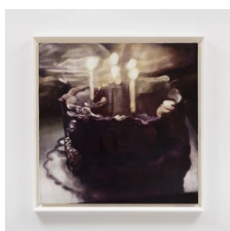

(139.7 x 194 x 4.4 cm)

framed:

57 3/4 x 79 5/8 x 2 3/4 inches

(146.7 x 202.2 x 7 cm)

**Moka Lee**

*Baby 01*, 2025

oil on cotton

19 x 18 1/2 x 1 1/8 inches

(48.3 x 47 x 2.9 cm)

framed:

20 3/4 x 20 5/8 x 2 inches

(52.7 x 52.4 x 5.1 cm)

**Moka Lee**

*Illusion Cake 05*, 2026

oil on cotton

31 5/8 x 31 5/8 x 1 1/8 inches