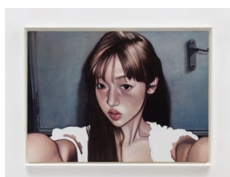

framed:

74 1/4 x 60 x 3 inches

(188.6 x 152.4 x 7.6 cm)

**Moka Lee**

*Green Moldy Cake*, 2026

oil on cotton

44 1/4 x 44 1/4 x 1 1/8 inches

(112.3 x 112.3 x 3 cm)

framed:

47 3/8 x 47 3/8 x 2 3/4 inches

(120.2 x 120.2 x 7 cm)

**Moka Lee**

*Surface Tension (Fake Pink)*, 2026

oil on cotton

76 3/8 x 62 x 1 3/4 inches

(194 x 157.5 x 4.4 cm)

framed:

79 3/4 x 65 x 2 3/4 inches

(202.4 x 165.2 x 7 cm)

DAVID  
KORDANSKY  
GALLERY

**Moka Lee**

*Innuendo 05 (Huggers)*, 2026

oil on cotton

55 x 76 3/8 x 1 3/4 inches