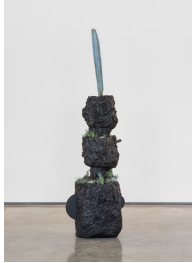

Rashid Johnson
Bruise Painting "Pennies from Heaven", 2021
oil on linen
95 7/8 x 121 3/4 x 2 1/2 inches
(243.5 x 309.2 x 6.4 cm)
(Inv# RJ 21.027)

Rashid Johnson

Bruise Painting "Honeysuckle Rose", 2021

oil on linen

95 7/8 x 157 3/4 x 2 1/2 inches

(243.5 x 400.7 x 6.4 cm)

(Inv# RJ 21.029)

South Gallery

Rashid Johnson

Untitled Totem, 2021

cast bronze

61 x 29 x 24 inches