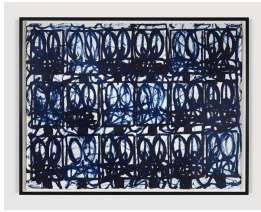

West Gallery Viewing Room

Rashid Johnson

Untitled Anxious Bruise Drawing, 2021

oil on cotton rag
38 1/4 x 50 inches
(97.2 x 127 cm)

framed:

40 7/8 x 52 5/8 x 2 1/4 inches
(103.8 x 133.7 x 5.7 cm)
(Inv# RJ 21.056)