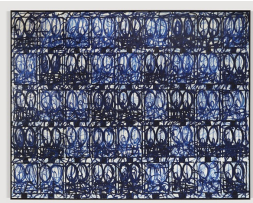

**Rashid Johnson
Black and Blue
September 18 – October 30, 2021**

North Gallery

Rashid Johnson
Bruise Painting "All of Me", 2021
oil on linen
95 7/8 x 121 3/4 x 2 1/2 inches
(243.5 x 309.2 x 6.4 cm)
(Inv# RJ 21.028)

Rashid Johnson
Bruise Painting "Body and Soul", 2021
oil on linen
95 7/8 x 157 3/4 x 2 1/2 inches
(243.5 x 400.7 x 6.4 cm)
(Inv# RJ 21.030)

Rashid Johnson
Bruise Painting "Love Walked In", 2021
oil on linen
97 7/8 x 85 3/4 x 2 1/2 inches
(248.6 x 217.8 x 6.4 cm)
(Inv# RJ 21.043)

Rashid Johnson
Bruise Painting "Pennies from Heaven", 2021
oil on linen
95 7/8 x 121 3/4 x 2 1/2 inches
(243.5 x 309.2 x 6.4 cm)
(Inv# RJ 21.027)

Rashid Johnson

Bruise Painting "Honeysuckle Rose", 2021

oil on linen