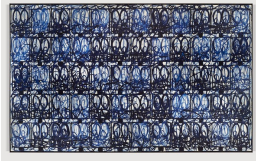

**Rashid Johnson
Black and Blue
September 18 – October 30, 2021**

North Gallery

Rashid Johnson
Bruise Painting "All of Me", 2021
oil on linen
95 7/8 x 121 3/4 x 2 1/2 inches
(243.5 x 309.2 x 6.4 cm)
(Inv# RJ 21.028)

Rashid Johnson
Bruise Painting "Body and Soul", 2021
oil on linen
95 7/8 x 157 3/4 x 2 1/2 inches
(243.5 x 400.7 x 6.4 cm)
(Inv# RJ 21.030)

Rashid Johnson
Bruise Painting "Love Walked In", 2021
oil on linen
97 7/8 x 85 3/4 x 2 1/2 inches
(248.6 x 217.8 x 6.4 cm)
(Inv# RJ 21.043)

Rashid Johnson
Bruise Painting "Pennies from Heaven", 2021
oil on linen
95 7/8 x 121 3/4 x 2 1/2 inches
(243.5 x 309.2 x 6.4 cm)
(Inv# RJ 21.027)

Rashid Johnson

Bruise Painting "Honeysuckle Rose", 2021

oil on linen