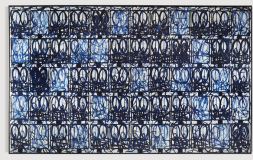

**Rashid Johnson
Black and Blue
September 18 – October 30, 2021**

North Gallery

Rashid Johnson
Bruise Painting "All of Me", 2021
oil on linen
95 7/8 x 121 3/4 x 2 1/2 inches
(243.5 x 309.2 x 6.4 cm)
(Inv# RJ 21.028)

Rashid Johnson
Bruise Painting "Body and Soul", 2021
oil on linen
95 7/8 x 157 3/4 x 2 1/2 inches
(243.5 x 400.7 x 6.4 cm)
(Inv# RJ 21.030)

Rashid Johnson
Bruise Painting "Love Walked In", 2021
oil on linen
97 7/8 x 85 3/4 x 2 1/2 inches
(248.6 x 217.8 x 6.4 cm)
(Inv# RJ 21.043)

Rashid Johnson
Bruise Painting "Pennies from Heaven", 2021
oil on linen
95 7/8 x 121 3/4 x 2 1/2 inches
(243.5 x 309.2 x 6.4 cm)
(Inv# RJ 21.027)

Rashid Johnson

Bruise Painting "Honeysuckle Rose", 2021

oil on linen