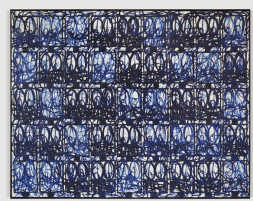

**Rashid Johnson
Black and Blue
September 18 – October 30, 2021**

North Gallery

Rashid Johnson
Bruise Painting "All of Me", 2021
oil on linen
95 7/8 x 121 3/4 x 2 1/2 inches
(243.5 x 309.2 x 6.4 cm)
(Inv# RJ 21.028)

Rashid Johnson
Bruise Painting "Body and Soul", 2021
oil on linen
95 7/8 x 157 3/4 x 2 1/2 inches
(243.5 x 400.7 x 6.4 cm)
(Inv# RJ 21.030)

Rashid Johnson
Bruise Painting "Love Walked In", 2021
oil on linen
97 7/8 x 85 3/4 x 2 1/2 inches
(248.6 x 217.8 x 6.4 cm)
(Inv# RJ 21.043)

Rashid Johnson
Bruise Painting "Pennies from Heaven", 2021
oil on linen
95 7/8 x 121 3/4 x 2 1/2 inches
(243.5 x 309.2 x 6.4 cm)
(Inv# RJ 21.027)

Rashid Johnson

Bruise Painting "Honeysuckle Rose", 2021

oil on linen